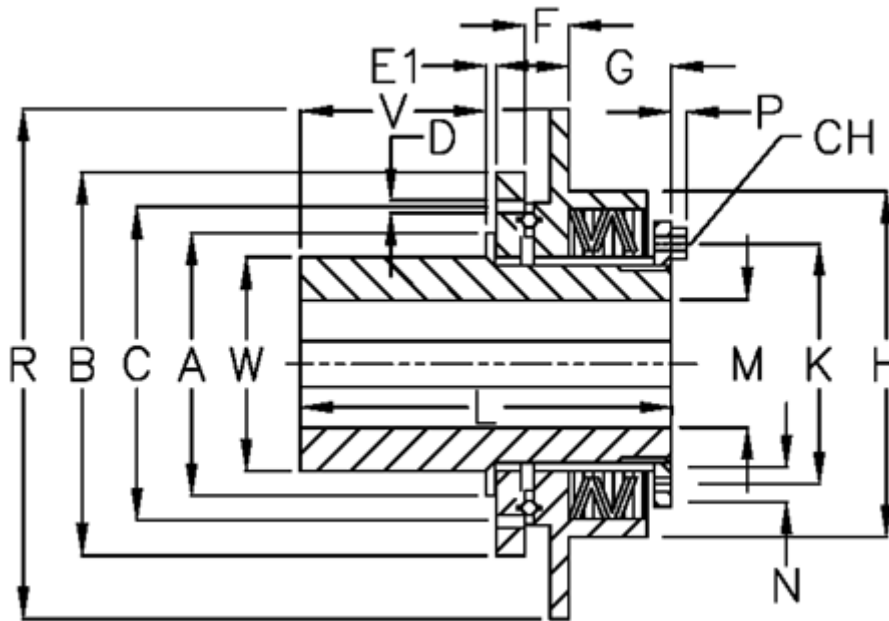

Article number: 46953524

Description: Safeguard mini F 35 LL

## Measures

A	= 64	F	= 7.0	R	= 120
B	= 90	G	= 29.0	V	= 53.0
C	= 80	H	= 88	W	= 50
CH	= 10	K	= 70		
D	= 6xM6	L	= 108.0		
Disc spring mounting	= 3x2L	M max	= 35		
Disc spring version	= LL - heavy	M min	= 14		
E1	= 7.0	N	= $\varnothing$ 4		